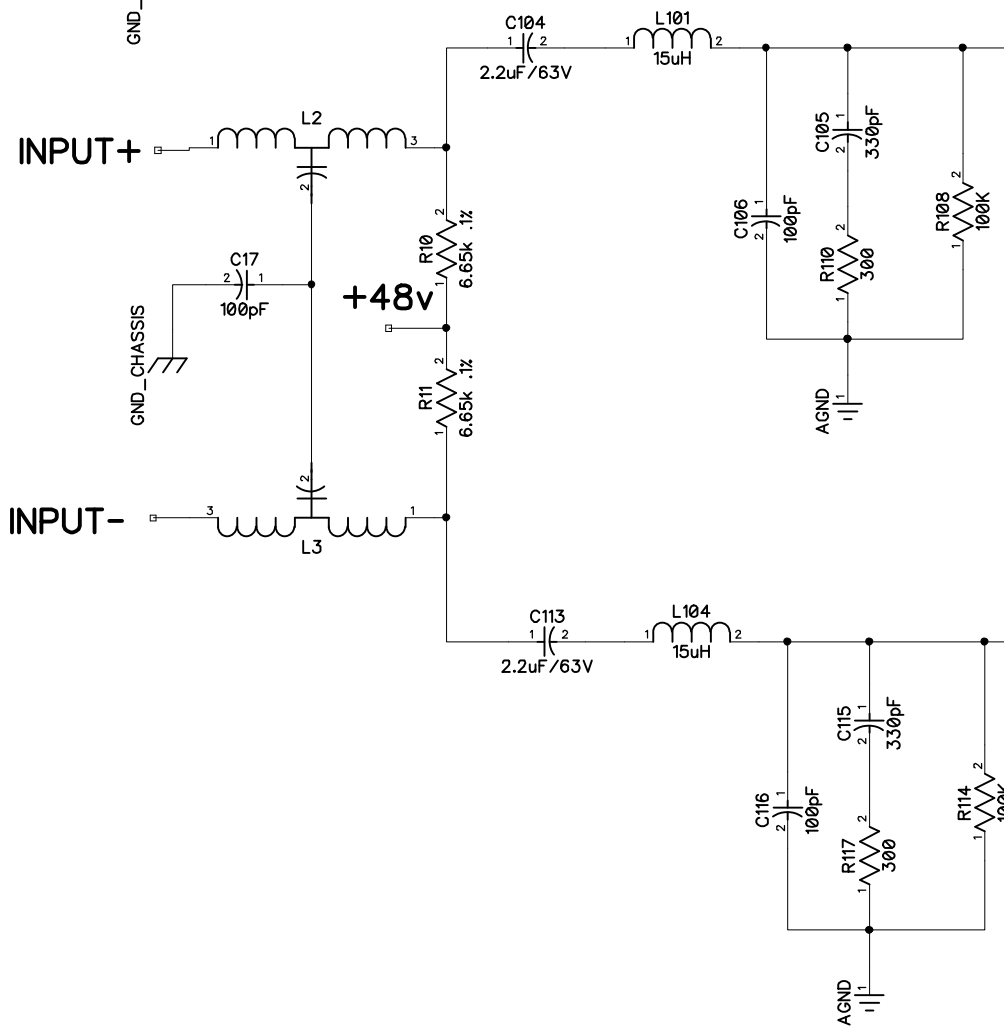

+16 IN

Cxxx0 +rail-gnd
 Cxxx1 -rail-gnd

R109

U102.6

U201.2

R213

To Filter

From Filter

OFF-220Hz HPF

LP Filter Switch A

LP Filter Switch B

150 Hz

180 Hz

220 Hz

OFF

25 Hz