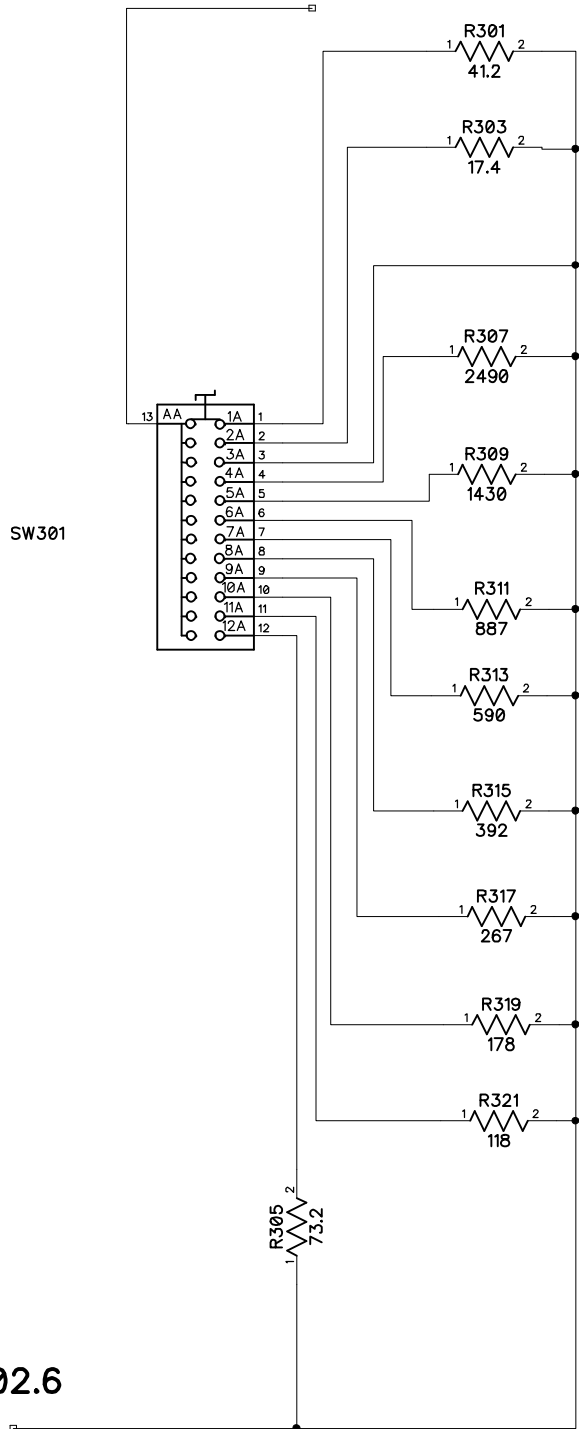

+16 IN

Cxxx0 +rail-gnd
 Cxxx1 -rail-gnd

R109

U102.6

U201.2

R213

To Filter

From Filter

OFF-220Hz HPF

LP Filter Switch A

LP Filter Switch B

150 Hz

180 Hz

220 Hz

OFF

25 Hz