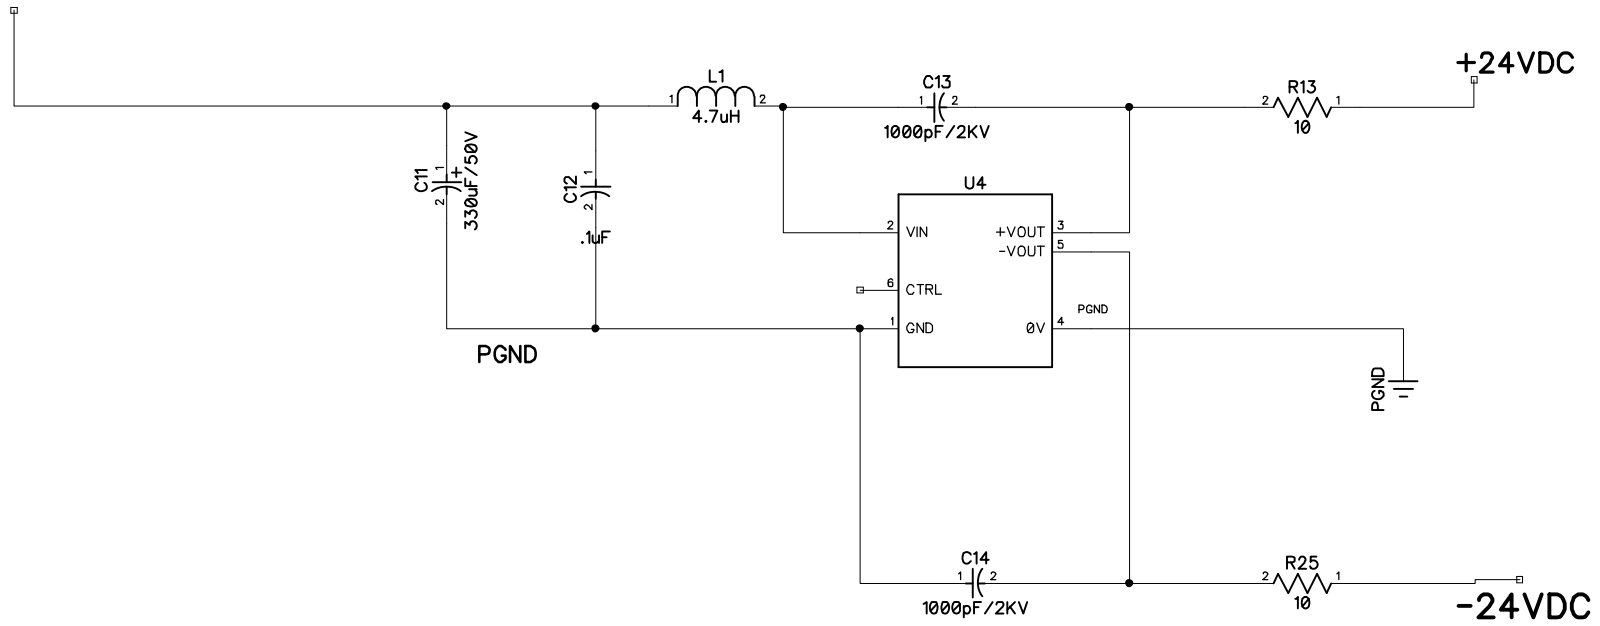

+16 IN

Cxxx0 +rail-gnd
 Cxxx1 -rail-gnd

R109

U102.6

U201.2

R213

To Filter

From Filter

OFF-220Hz HPF

LP Filter Switch A

LP Filter Switch B

150 Hz

180 Hz

220 Hz

OFF

25 Hz