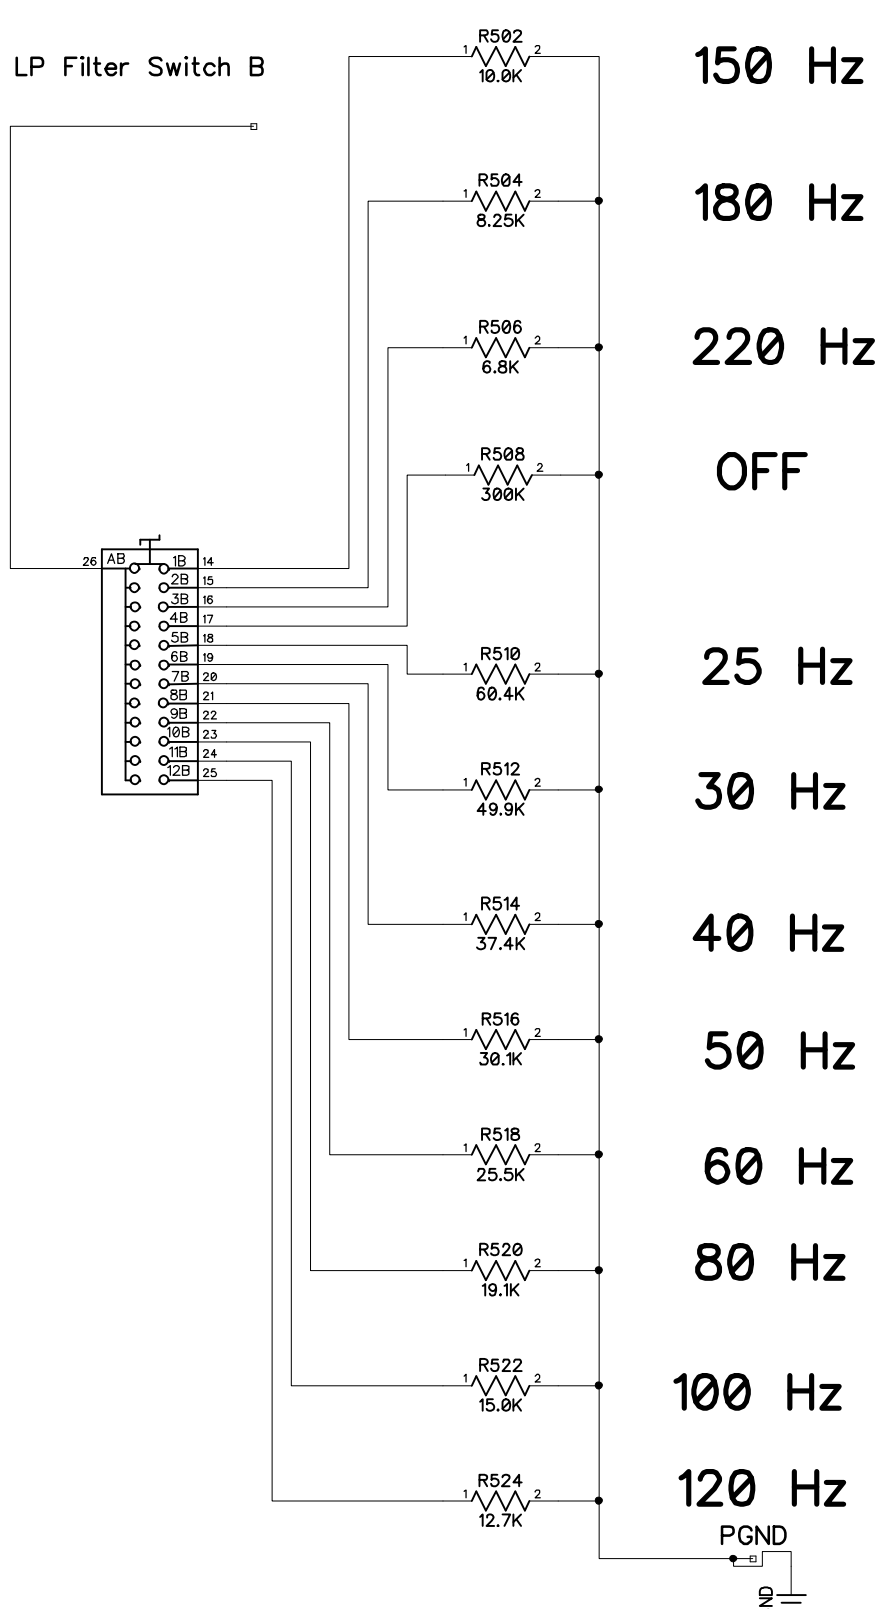

+16 IN

Cxxx0 +rail-gnd
 Cxxx1 -rail-gnd

R109

U102.6

U201.2

R213

To Filter

From Filter

OFF-220Hz HPF

LP Filter Switch A

LP Filter Switch B

150 Hz

180 Hz

220 Hz

OFF

25 Hz