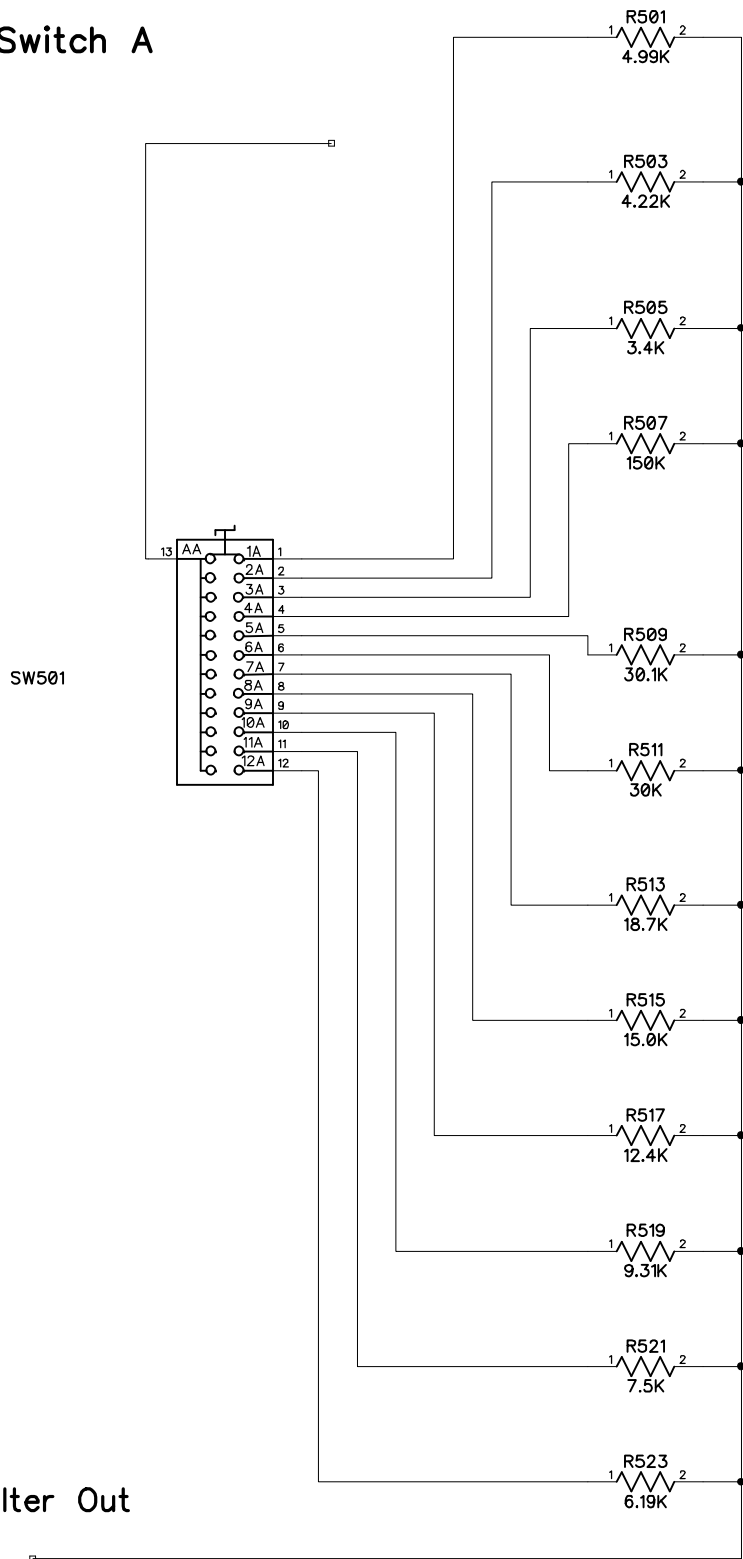

+16 IN

Cxxx0 +rail-gnd
 Cxxx1 -rail-gnd

R109

U102.6

U201.2

R213

To Filter

From Filter

OFF-220Hz HPF

LP Filter Switch A

LP Filter Switch B

150 Hz

180 Hz

220 Hz

OFF

25 Hz