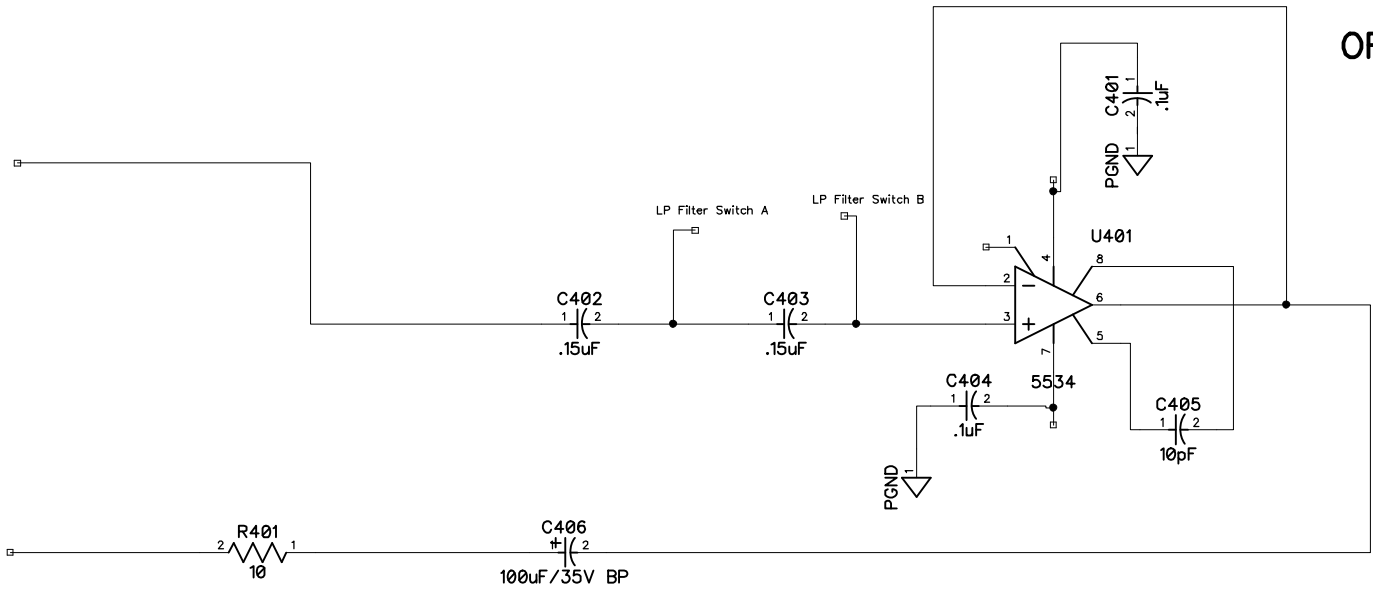

+16 IN

Cxxx0 +rail-gnd
 Cxxx1 -rail-gnd

R109

U102.6

U201.2

R213

To Filter

From Filter

OFF-220Hz HPF

LP Filter Switch A

LP Filter Switch B

150 Hz

180 Hz

220 Hz

OFF

25 Hz