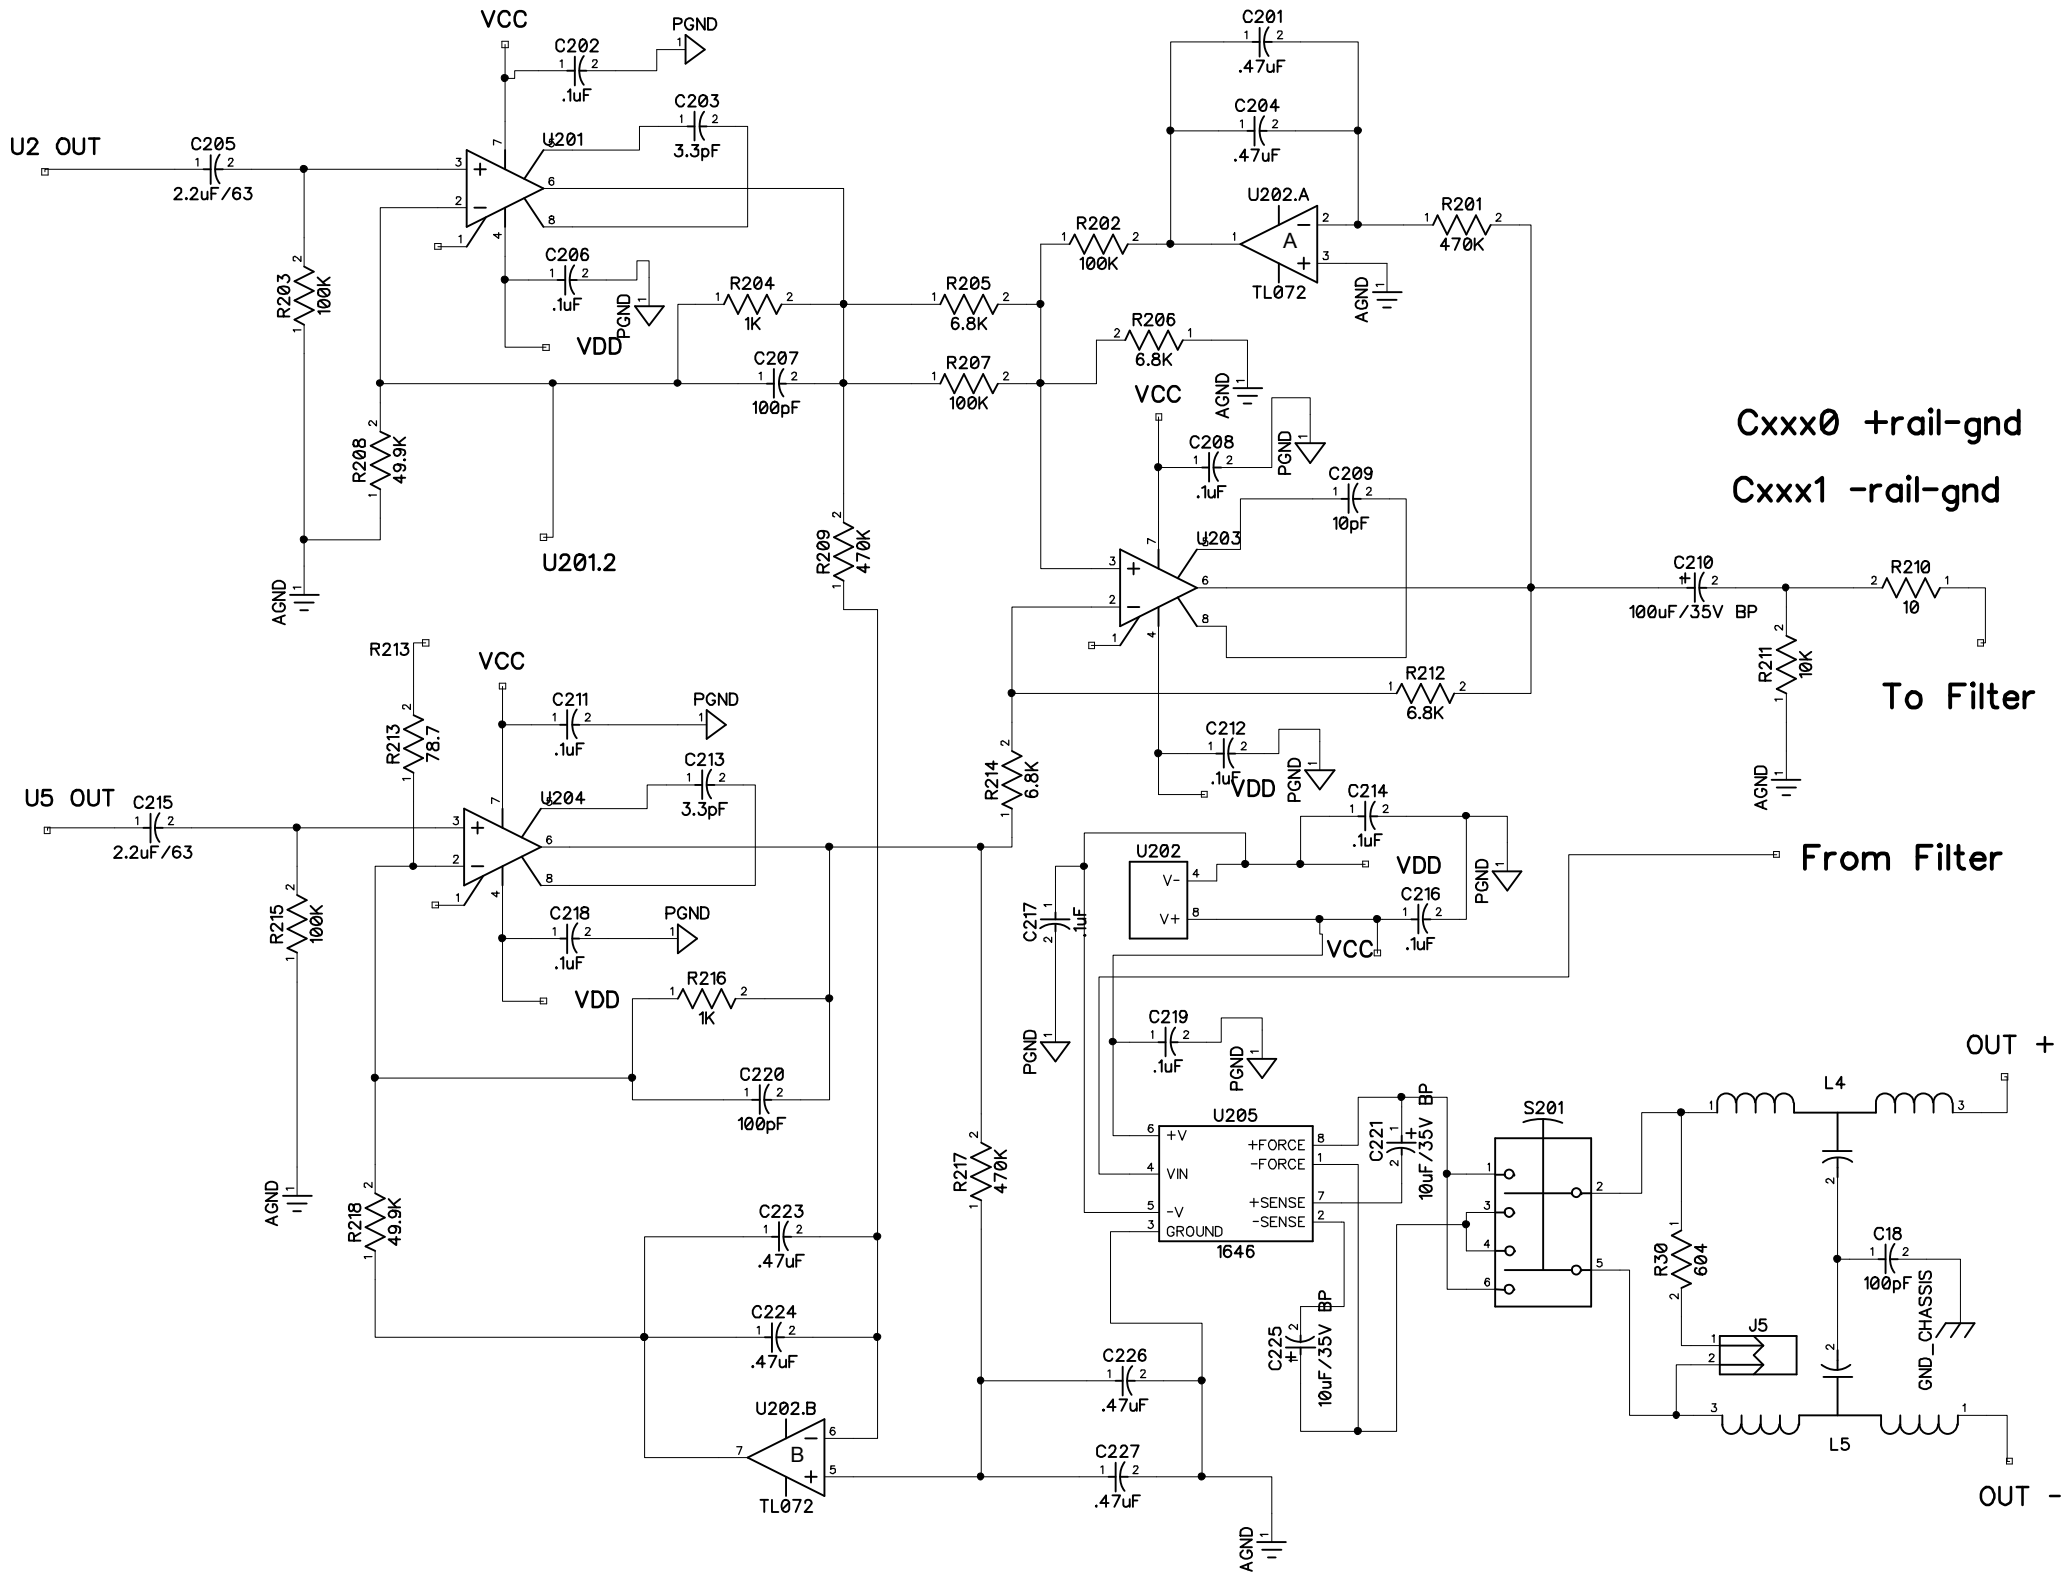

+16 IN

Cxxx0 +rail-gnd
 Cxxx1 -rail-gnd

R109

U102.6

U201.2

R213

To Filter

From Filter

OFF-220Hz HPF

LP Filter Switch A

LP Filter Switch B

150 Hz

180 Hz

220 Hz

OFF

25 Hz