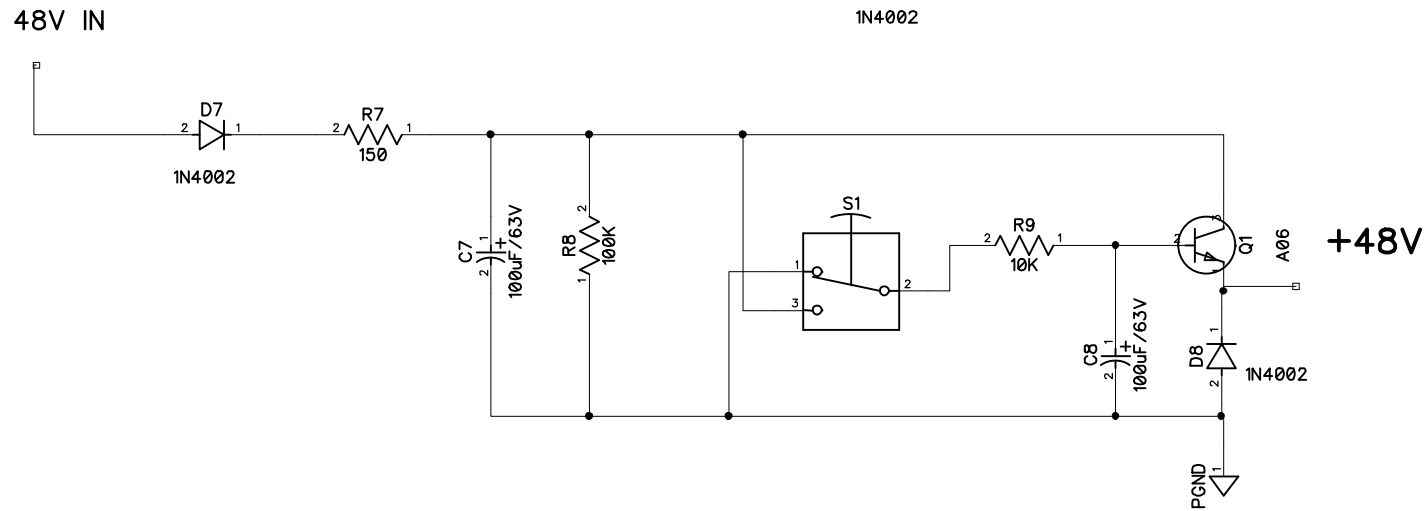

+16 IN

Cxxx0 +rail-gnd
 Cxxx1 -rail-gnd

R109

U102.6

U201.2

R213

To Filter

From Filter

OFF-220Hz HPF

LP Filter Switch A

LP Filter Switch B

150 Hz

180 Hz

220 Hz

OFF

25 Hz