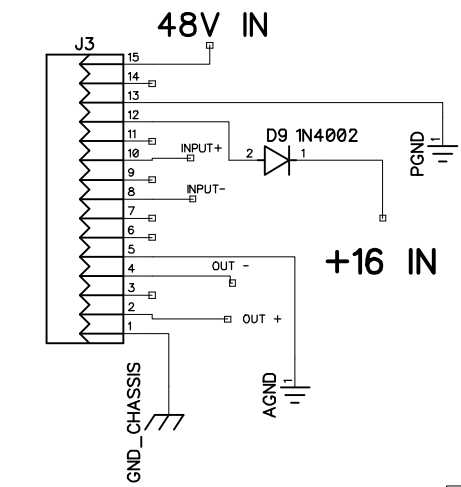

+16 IN

Cxxx0 +rail-gnd
 Cxxx1 -rail-gnd

R109

U102.6

U201.2

R213

To Filter

From Filter

OFF-220Hz HPF

LP Filter Switch A

LP Filter Switch B

150 Hz

180 Hz

220 Hz

OFF

25 Hz