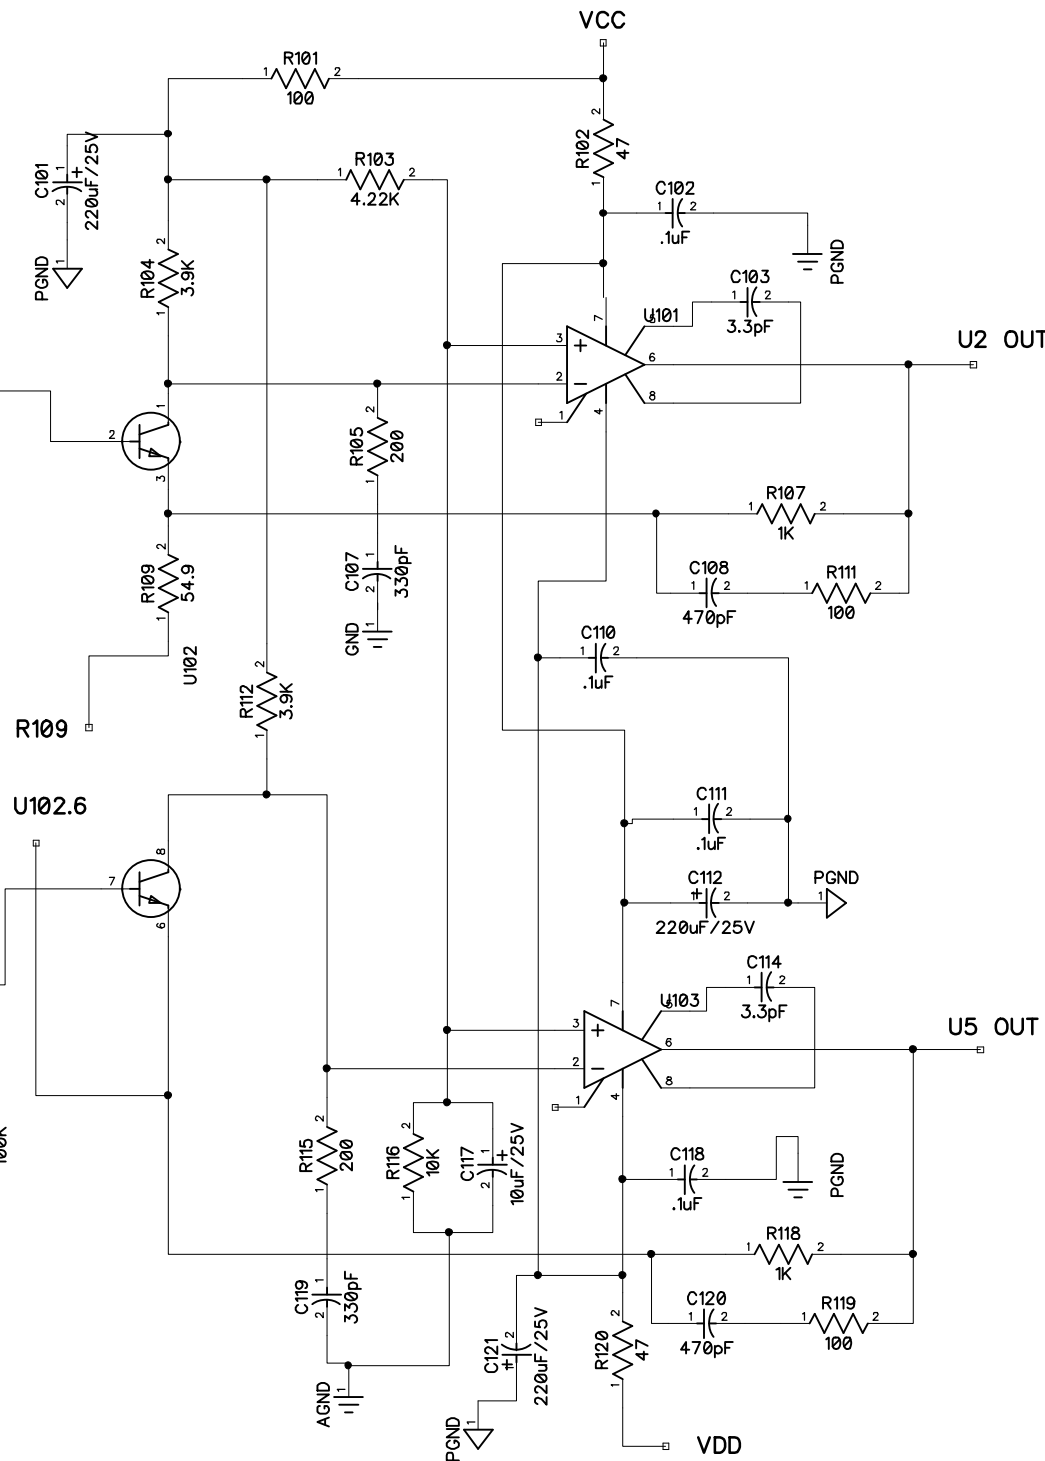

+16 IN

Cxxx0 +rail-gnd
 Cxxx1 -rail-gnd

R109

U102.6

U201.2

R213

To Filter

From Filter

OFF-220Hz HPF

LP Filter Switch A

LP Filter Switch B

150 Hz

180 Hz

220 Hz

OFF

25 Hz