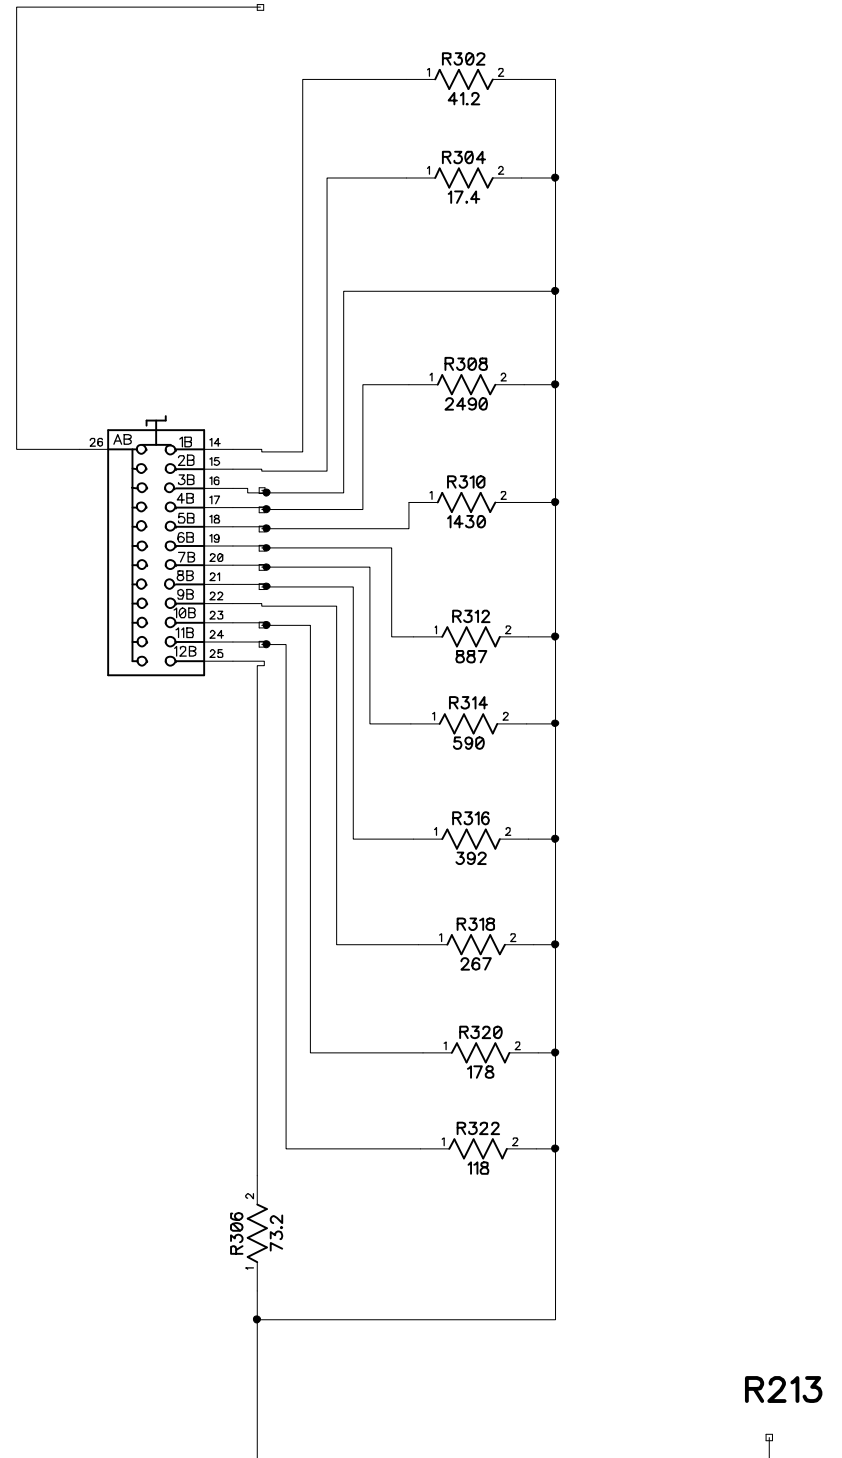

+16 IN

Cxxx0 +rail-gnd
 Cxxx1 -rail-gnd

R109

U102.6

U201.2

R213

To Filter

From Filter

OFF-220Hz HPF

LP Filter Switch A

LP Filter Switch B

150 Hz

180 Hz

220 Hz

OFF

25 Hz