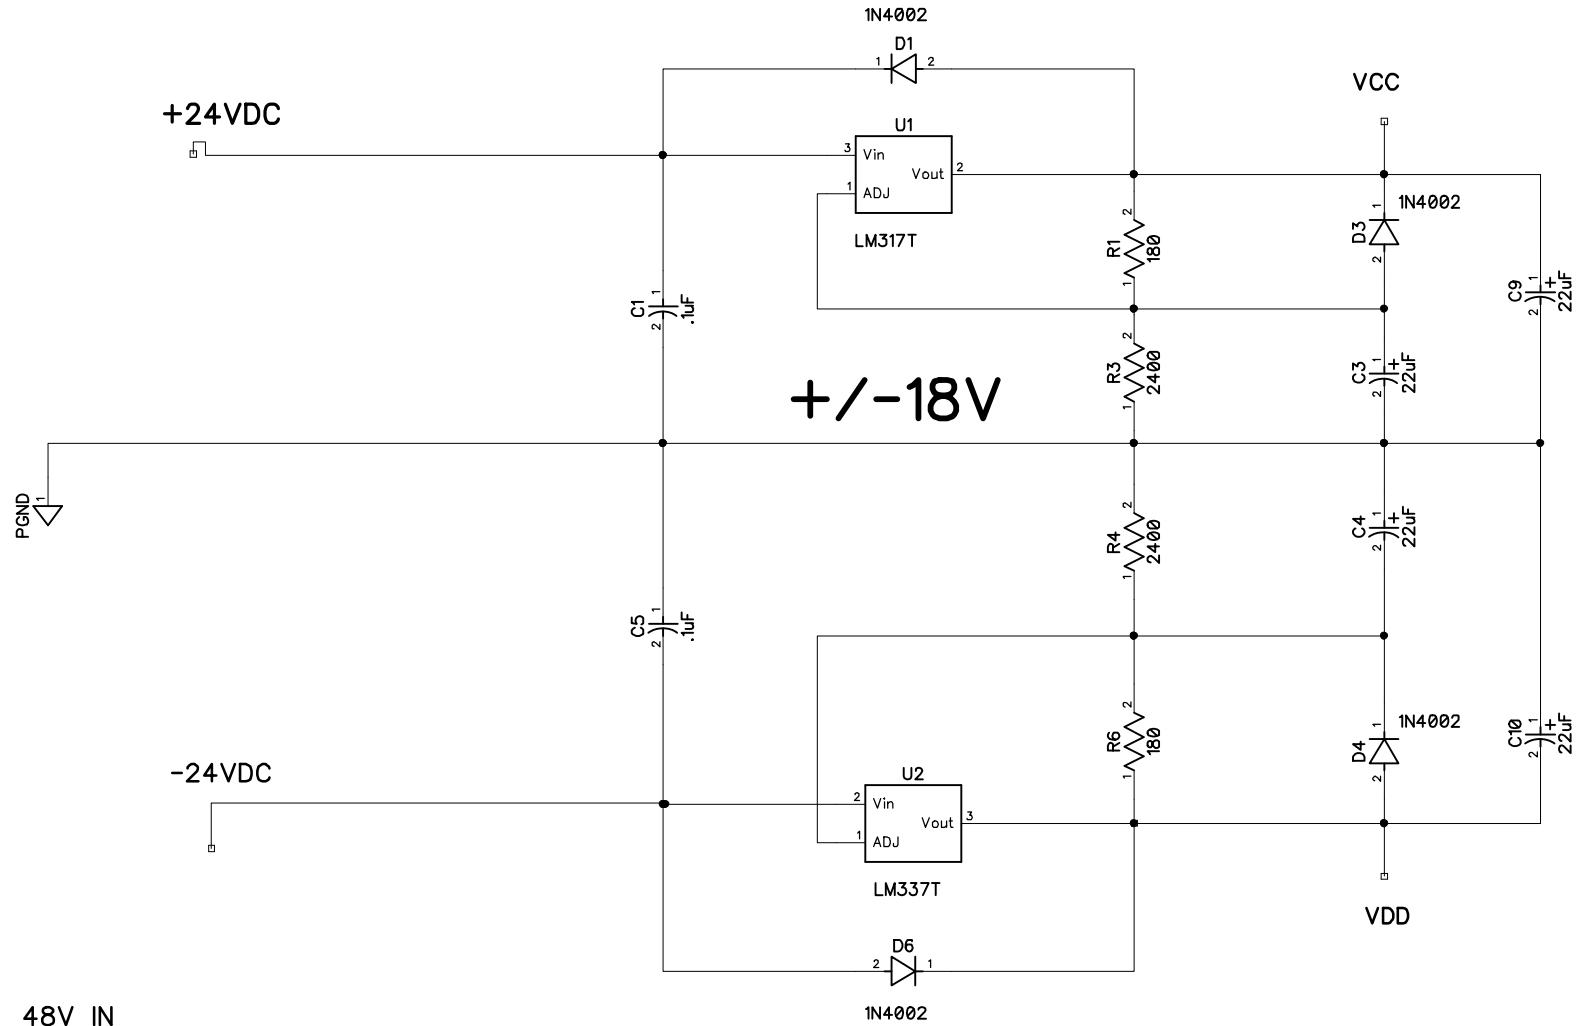

+16 IN

Cxxx0 +rail-gnd
 Cxxx1 -rail-gnd

R109

U102.6

U201.2

R213

To Filter

From Filter

OFF-220Hz HPF

LP Filter Switch A

LP Filter Switch B

150 Hz

180 Hz

220 Hz

OFF

25 Hz